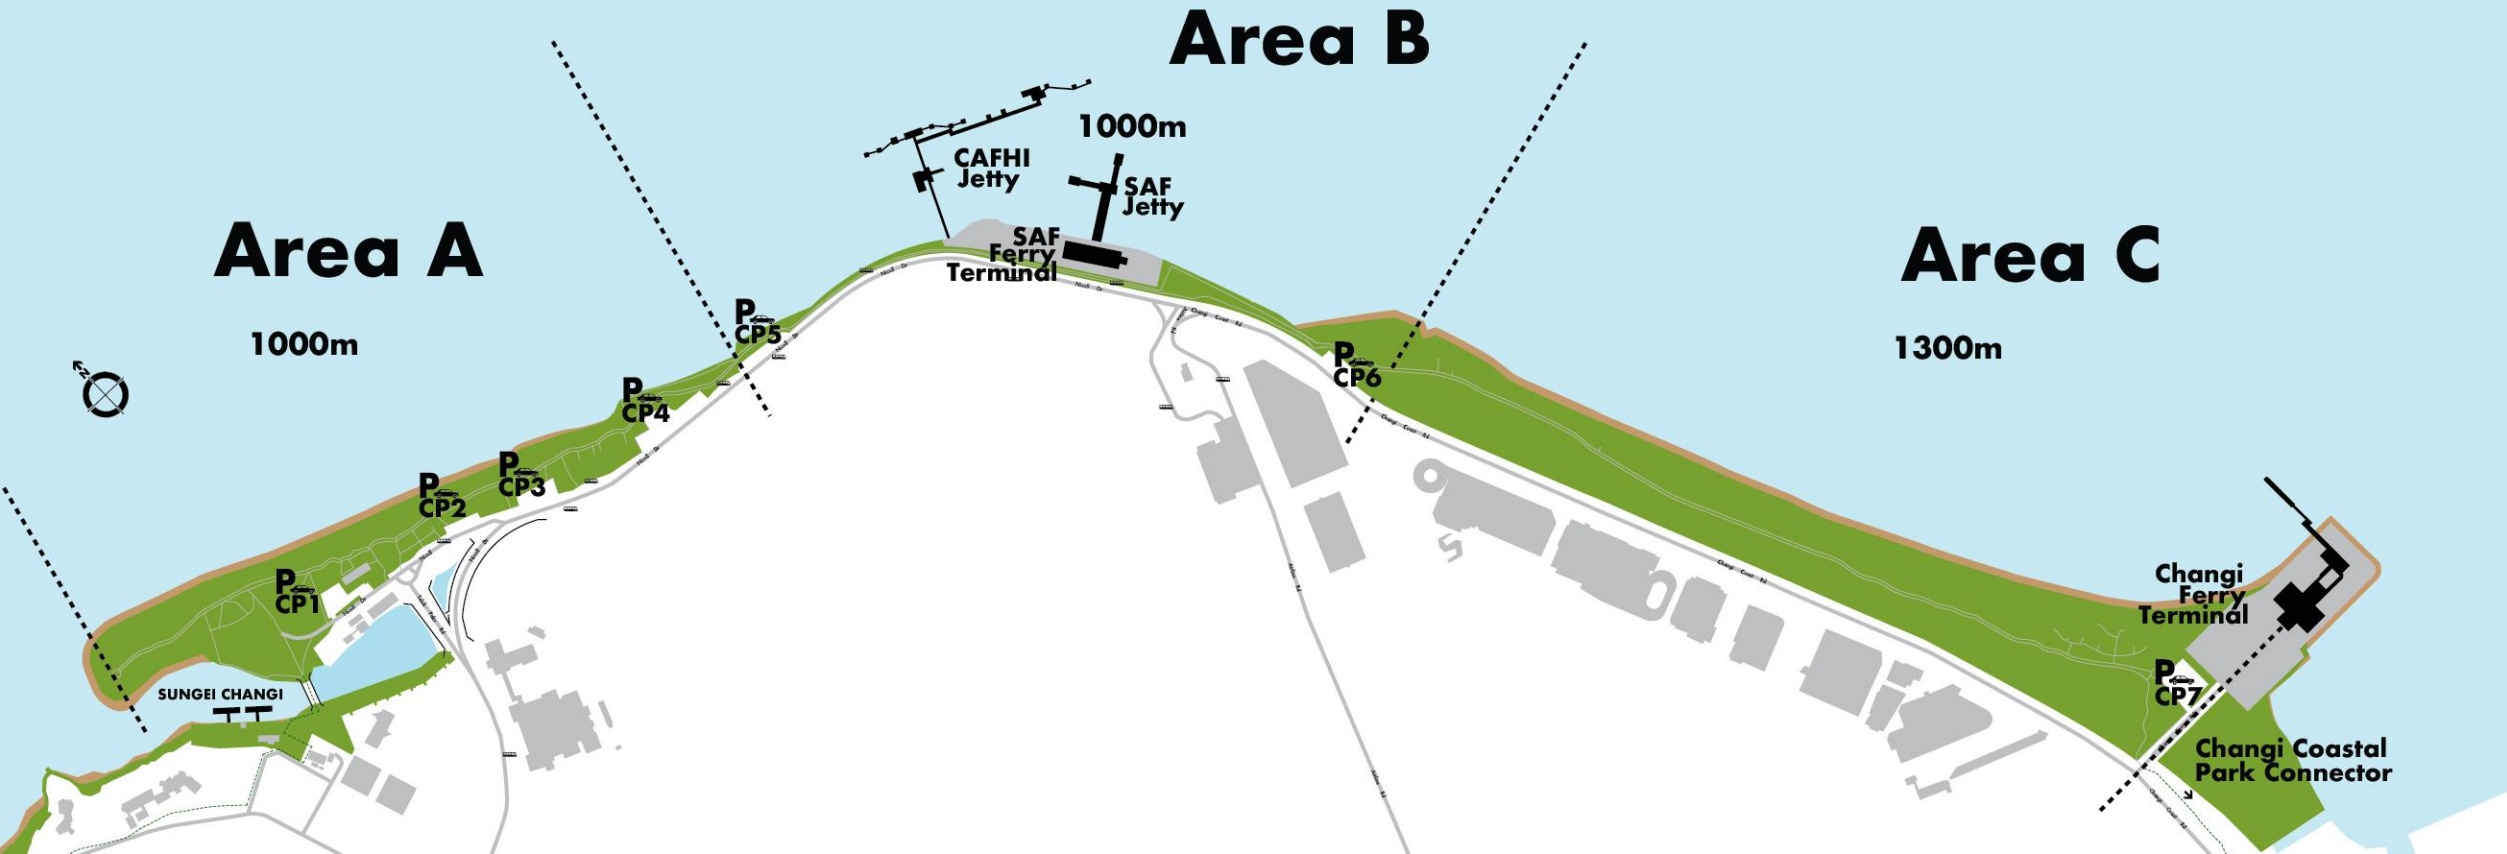

Changi Beach Park - Overview

Area A

1000m

Shared cleaning tools beside N Parks Office*

Trash disposal point

*Request access to CleanPod from ask@publichygienecouncil.sg

Trash disposal point
@Car Park No. 5

Area B

P
CP5

P
CP6

Area C

1300m

Trash disposal point
@Car Park No. 7