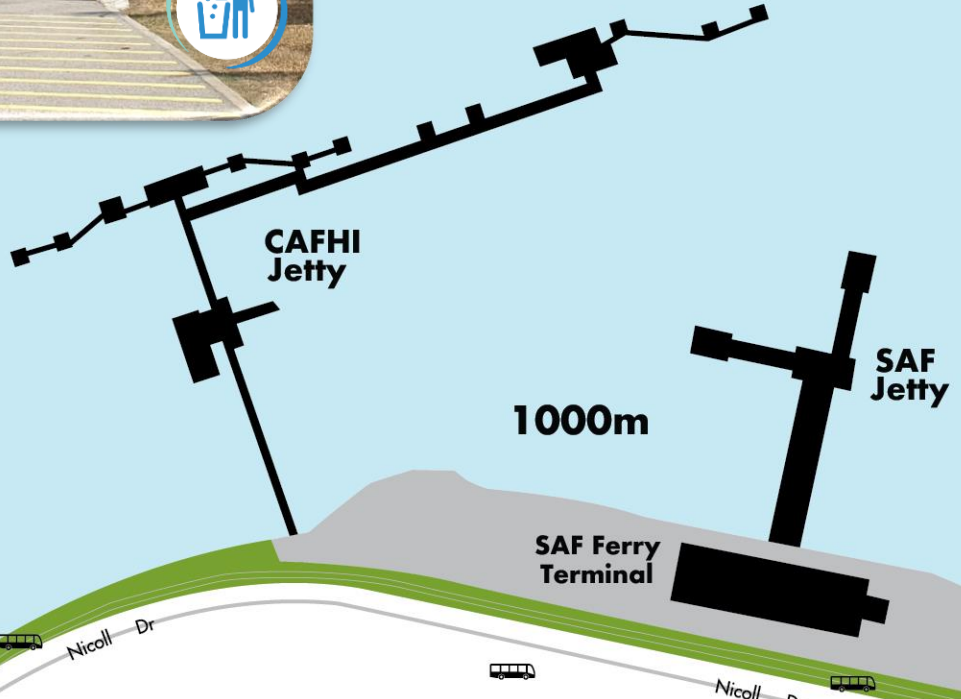

Changi Beach Park - Overview

Area A

1000m

Shared cleaning tools beside N Parks Office*

Trash disposal point

*Request access to CleanPod from ask@publichygienecouncil.sg

Trash disposal point
@Car Park No. 5

Area B

P
CP5

P
CP6

Area C

1300m

Trash disposal point
@Car Park No. 7